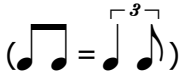

EASY BLUES LICKS 8

DOUBLE STOPS

Standard tuning

♩ = 80

E-Gt